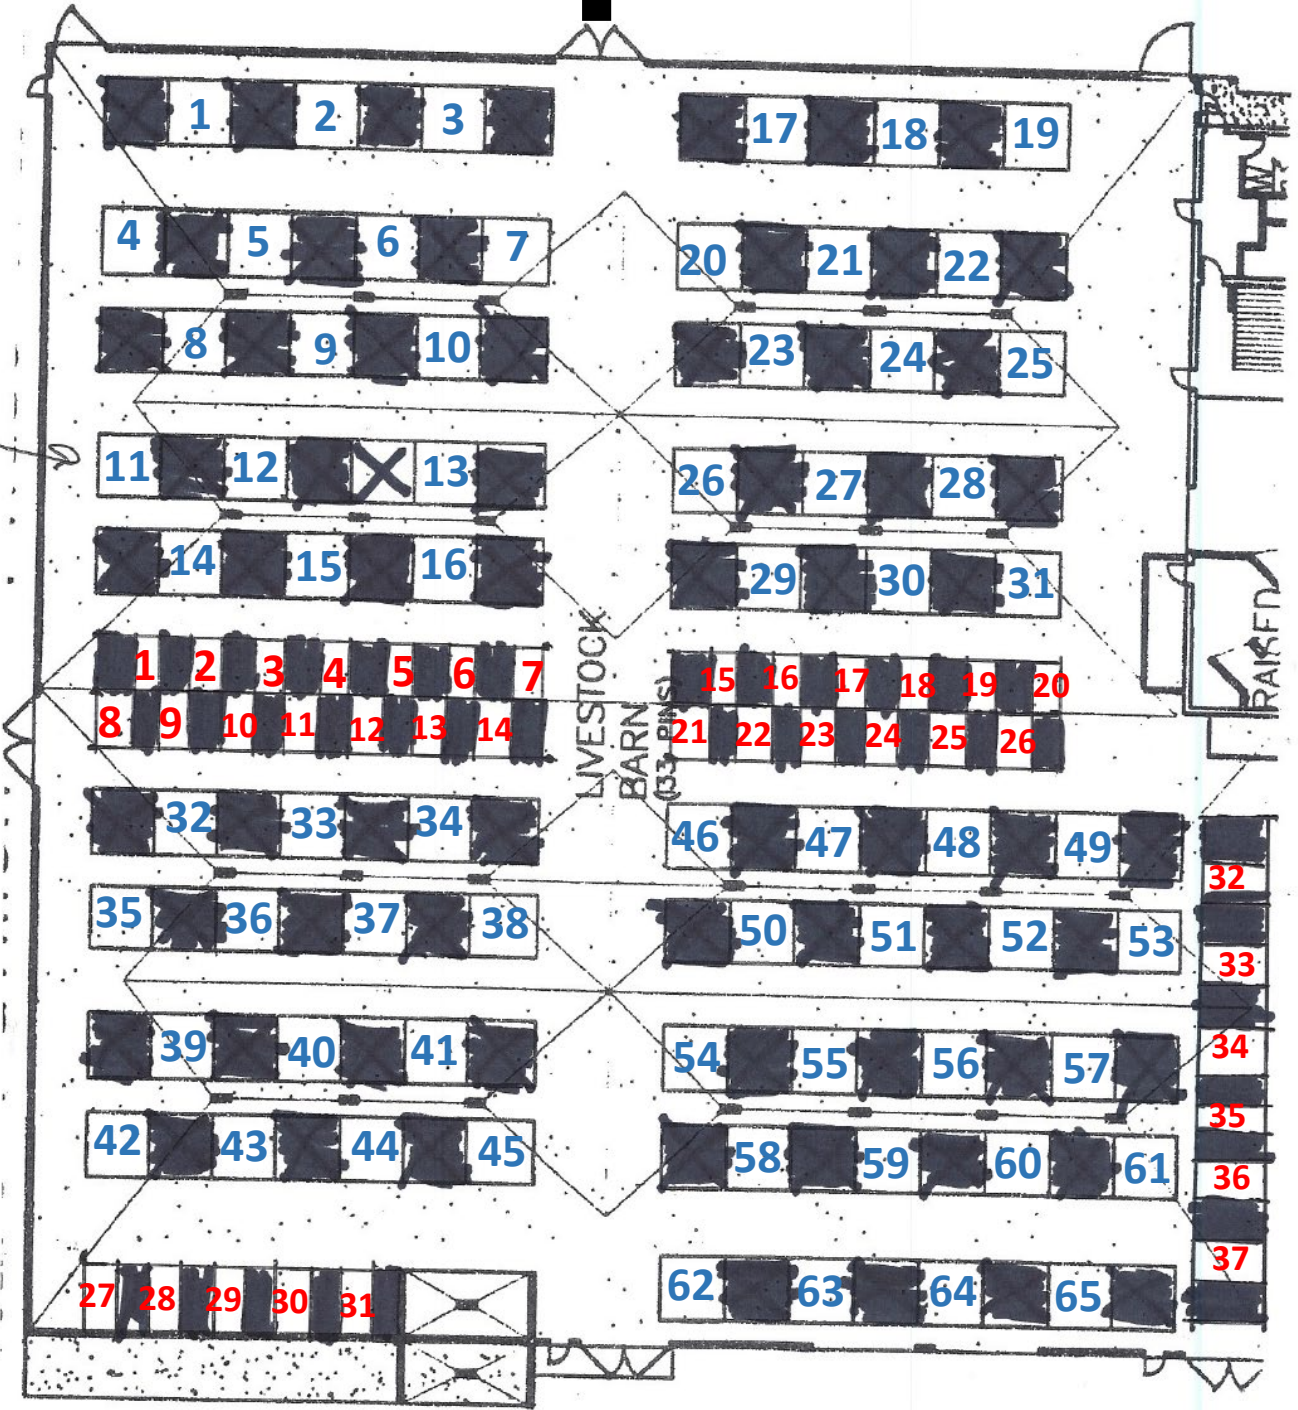

2020 Sheep Expo Penning Map

Show-Ring

*NOT
Exact
But will be 3 pens*

Blue Pens = 10x10

Red Pens = 5x10

2020 Sheep Expo Penning Map Key			
Blue	Red	Name(s)	County
14	1	Amber Ray, Laura Goodrich, Kimberly Mann	Anderson
15	3	Avery Chandler, Bonnie Chandler, Gideon Chandler, Isaac Chandler, Solomon Chandler, Wesley Chandler	Anderson
	2	Briley Gray	Anderson
1, 2		Bristol Brown	Anderson
3		Ella Thomas, Shollie Thomas	Anderson
4, 5		Nicholas Monday	Anderson
	4	Riley Mozingo	Anderson
6		Trevor Harmening	Anderson
7		Aliyah Blackburn, Kinsleigh Blackburn	Bedford
8		Kimber Cook	Bedford
16	5	Abigayle Houser	Bledsoe
9		Brynleh Joa, Isabelle Joa	Bledsoe
	6	Emma Cross, Jolee Neely	Bradley
32	8	James Johnson, Levi Johnson, Eli Mundy	Campbell, Claiborne
	7	Jasper Donaldson	Clay
11, 12		Elliott Weaver, Sarah Weaver	Coffee
10		Emily Ann Lawrence	Crockett
	9	Abbi Miller, Maggie Miller	Cumberland
13		Brody Lowe, Seth Troglin	Cumberland
	10	Grant Funderburk, Molly Wyatt	Decatur
41		Abbey Williard, Mackenzie Moody, Taylor Cantrell	Dyer
	12	Calum Lavacot	Giles
33		Ethan Riddle	Giles
	14	Scout Ingram	Giles
22		Emma Grace Meadows	Greene
35, 36		Blake Cope, Mallory Cope	Hawkins
39, 40		Brayden Lawson, Carrie Ruth Lawson	Hawkins
37, 38		Breanna Miller	Hawkins
57	34	Hunter Webb, Fisher Webb	Hawkins
	15	Anna Kate Jackson, Evan Jackson	Henderson
	18	Bryson Milam, Charlotte Schultz	Henry
17		Allison Gilliard, Laura Gilliard	Knox
18		LeeAnn Martin	Knox
19		Amy Blackston, Rebecca Blackston	Lawrence
34	13	Dakota Robbins, Jansen Robbins	Lawrence
20		Lilly Braden	Lawrence
	25	Cary Eslick, Cordell Eslick, Lindsay Lackey	Lincoln
	26	Colton Moorehead	Lincoln
	32	Cade Stinnett	Loudon
	33	Christopher Lewis	Loudon
53		Emily Flippo, Justin Lett	Loudon